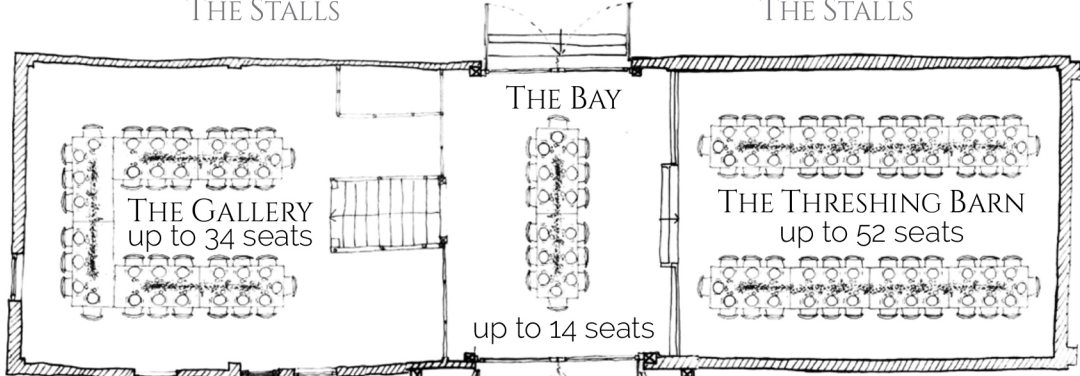

Trestle Table Layouts

THE STALLS

THE STALLS

THE CIDER BARN

THE CARTSHED
up to 20 seats

The Threshing Barn
Table Layouts

THE THRESHING BARN
up to 42 seats

THE THRESHING BARN
up to 46 seats

THE THRESHING BARN
up to 48 seats

Round Table Layouts

THE COURTYARD
up to 100 seats

THE STALLS

THE STALLS

THE GALLERY
up to 40 seats

THE BAY
up to 20 seats

THE THRESHING
BARN
up to 60 seats

THE CIDER BARN

THE CARTSHED
up to 30 seats