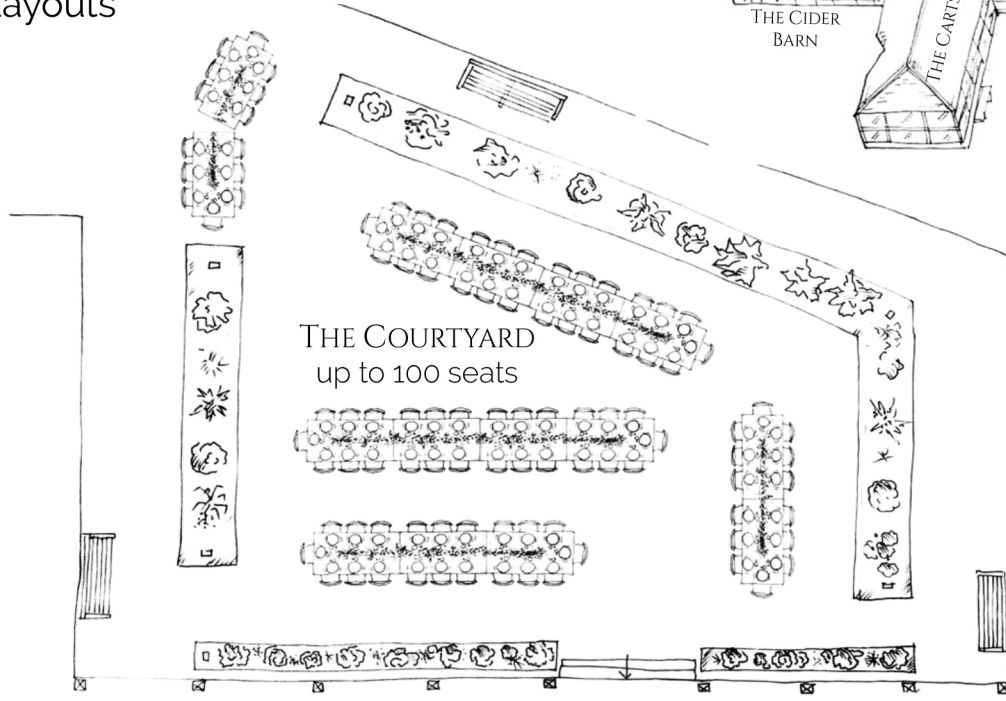

Trestle Table Layouts

THE STALLS

THE STALLS

THE CIDER BARN

THE CARTSHED
up to 20 seats

The Threshing Barn
Table Layouts

THE THRESHING BARN
up to 42 seats

THE THRESHING BARN
up to 46 seats

THE THRESHING BARN
up to 48 seats

Round Table Layouts

THE COURTYARD
up to 100 seats

THE STALLS

THE STALLS

THE GALLERY
up to 40 seats

THE BAY
up to 20 seats

THE THRESHING
BARN
up to 60 seats

THE CIDER BARN

THE CARTSHED
up to 30 seats