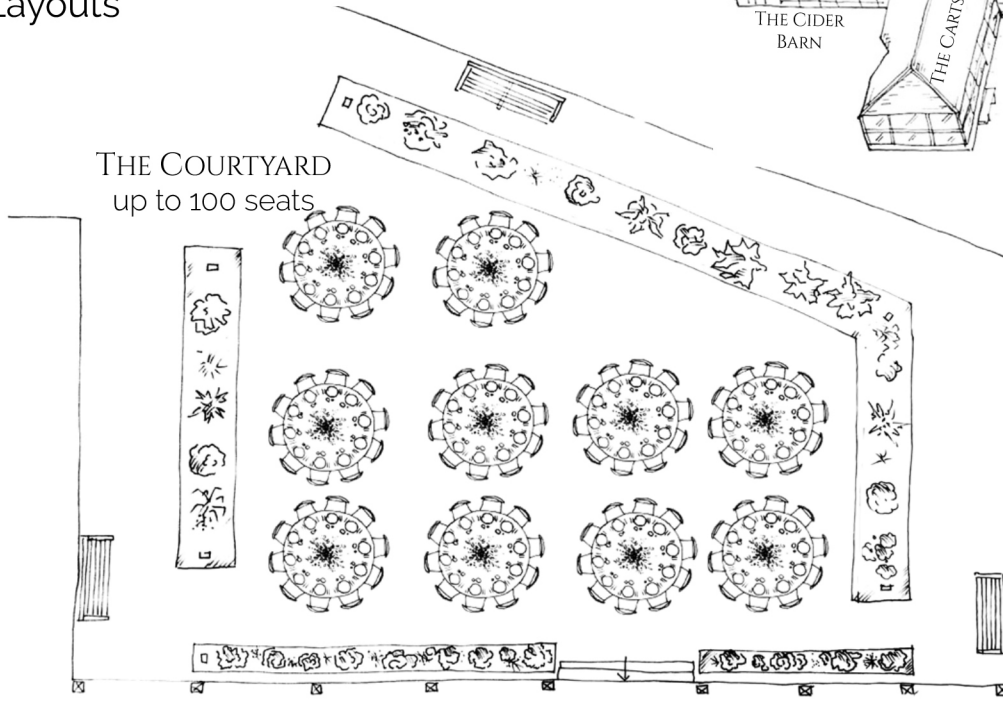

Trestle Table Layouts

THE STALLS

THE STALLS

THE CIDER BARN

THE CARTSHED
up to 20 seats

The Threshing Barn
Table Layouts

THE THRESHING BARN
up to 42 seats

THE THRESHING BARN
up to 46 seats

THE THRESHING BARN
up to 48 seats

Round Table Layouts

THE COURTYARD
up to 100 seats

THE STALLS

THE STALLS

THE GALLERY
up to 40 seats

THE BAY
up to 20 seats

THE THRESHING
BARN
up to 60 seats

THE CIDER BARN

THE CARTSHED
up to 30 seats