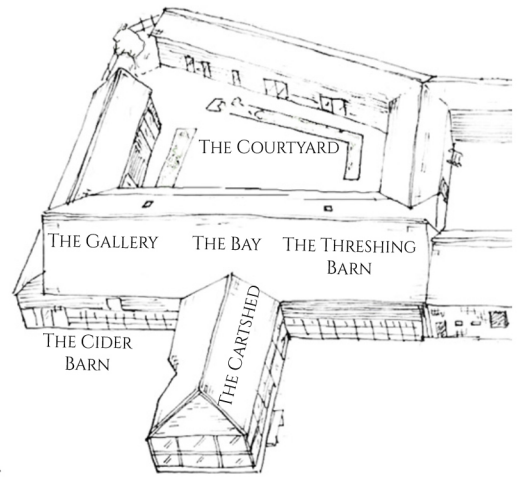

Trestle Table Layouts

THE STALLS

THE STALLS

THE CIDER BARN

THE CARTSHED
up to 20 seats

The Threshing Barn
Table Layouts

THE THRESHING BARN
up to 42 seats

THE THRESHING BARN
up to 46 seats

THE THRESHING BARN
up to 48 seats

Round Table Layouts

THE COURTYARD
up to 100 seats

THE STALLS

THE STALLS

THE GALLERY
up to 40 seats

THE BAY
up to 20 seats

THE THRESHING
BARN
up to 60 seats

THE CIDER BARN

THE CARTSHED
up to 30 seats