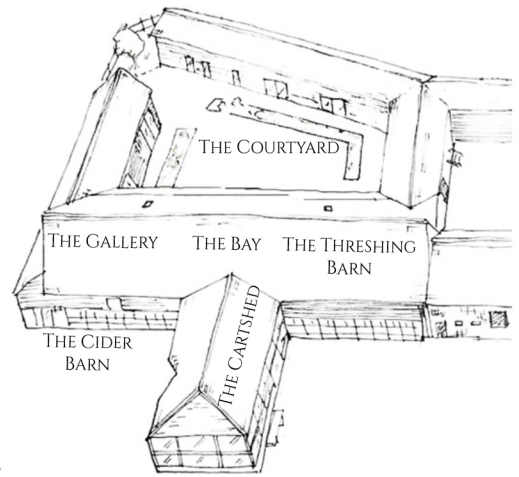

Trestle Table Layouts

THE STALLS

THE STALLS

THE CIDER BARN

THE CARTSHED
up to 20 seats

The Threshing Barn
Table Layouts

THE THRESHING BARN
up to 42 seats

THE THRESHING BARN
up to 46 seats

THE THRESHING BARN
up to 48 seats

Round Table Layouts

THE COURTYARD
up to 100 seats

THE STALLS

THE STALLS

THE GALLERY
up to 40 seats

THE BAY
up to 20 seats

THE THRESHING
BARN
up to 60 seats

THE CIDER BARN

THE CARTSHED
up to 30 seats