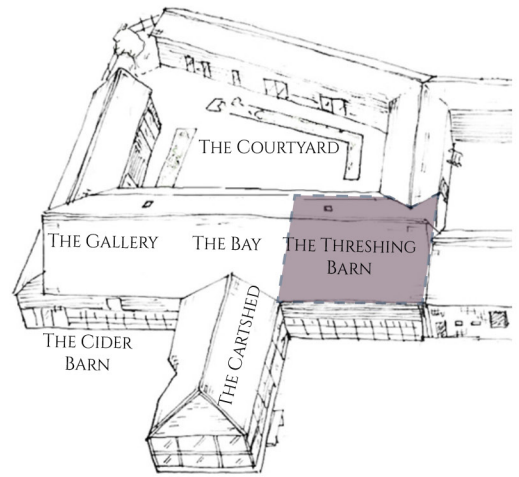

Trestle Table Layouts

THE STALLS

THE STALLS

THE CIDER BARN

THE CARTSHED
up to 20 seats

The Threshing Barn
Table Layouts

THE THRESHING BARN
up to 42 seats

THE THRESHING BARN
up to 46 seats

THE THRESHING BARN
up to 48 seats

Round Table Layouts

THE COURTYARD
up to 100 seats

THE STALLS

THE STALLS

THE GALLERY
up to 40 seats

THE BAY
up to 20 seats

THE THRESHING
BARN
up to 60 seats

THE CIDER BARN

THE CARTSHED
up to 30 seats