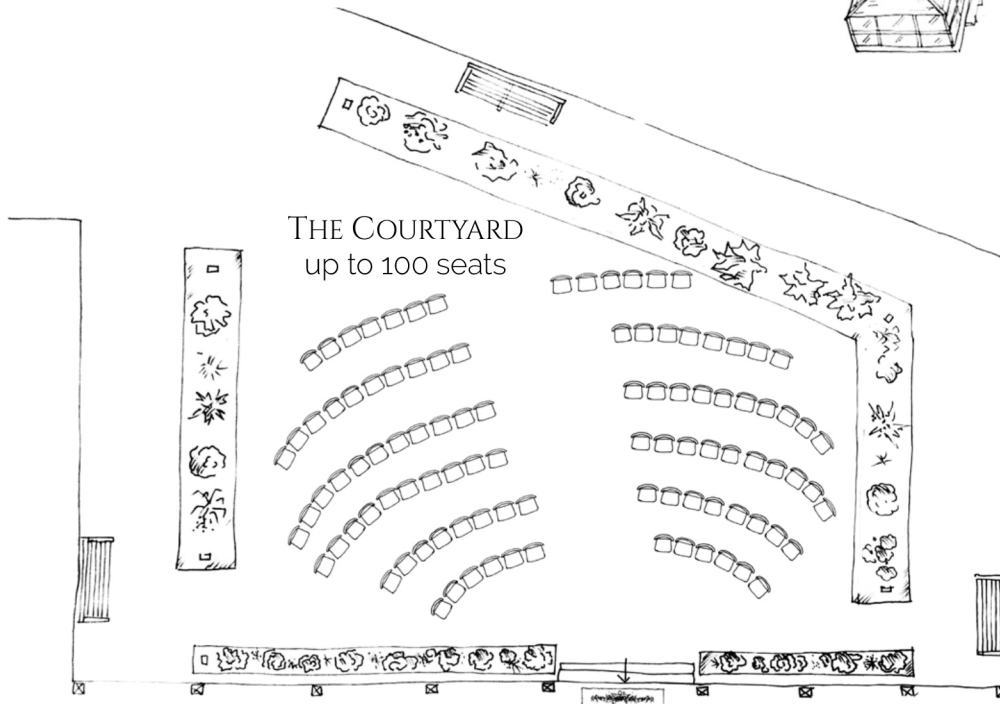

Ceremony Layouts

THE COURTYARD
up to 100 seats

THE STALLS

THE STALLS

THE GALLERY
up to 40 seats

THE BAY
up to 40 seats

THE THRESHING BARN
up to 70 seats

THE CIDER BARN

THE CARTSHED
up to 60 seats