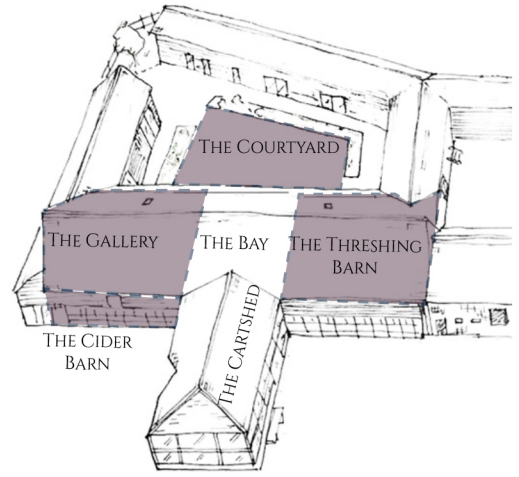

Ceremony Layouts

THE COURTYARD
up to 100 seats

THE STALLS

THE STALLS

THE GALLERY
up to 40 seats

THE BAY
up to 40 seats

THE THRESHING BARN
up to 70 seats

THE CIDER BARN

THE CARTSHED
up to 60 seats