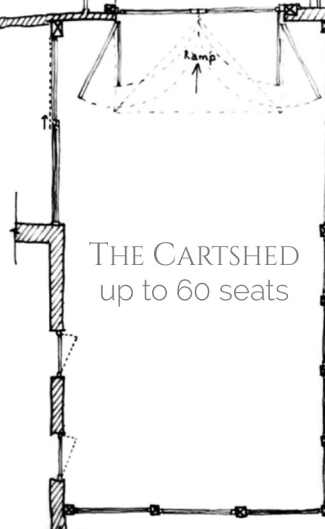

Ceremony Layouts

THE COURTYARD
up to 100 seats

THE STALLS

THE STALLS

THE GALLERY
up to 40 seats

THE BAY
up to 40 seats

THE THRESHING BARN
up to 70 seats

THE CIDER BARN

THE CARTSHED
up to 60 seats