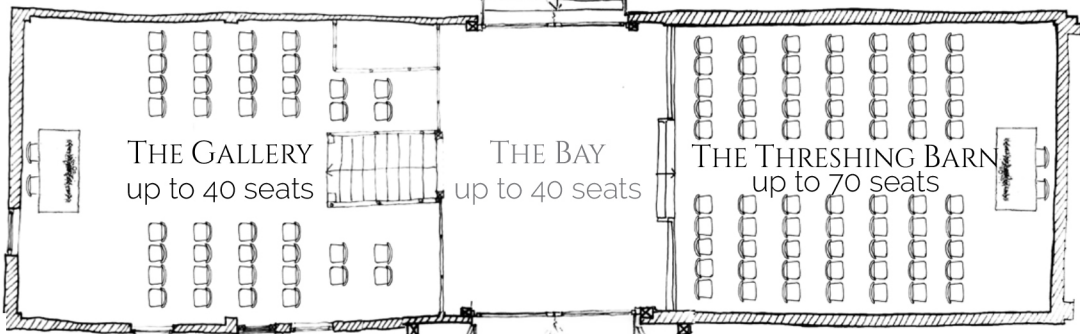

Ceremony Layouts

THE COURTYARD
up to 100 seats

THE STALLS

THE STALLS

THE GALLERY
up to 40 seats

THE BAY
up to 40 seats

THE THRESHING BARN
up to 70 seats

THE CIDER BARN

THE CARTSHED
up to 60 seats