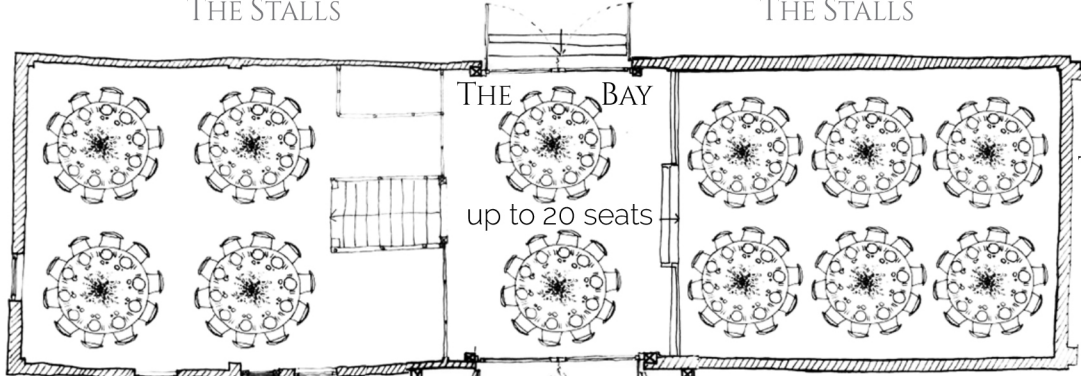

Trestle Table Layouts

THE STALLS

THE STALLS

Round Table Layouts

THE COURTYARD
up to 100 seats

THE STALLS

THE STALLS

THE GALLERY
up to 40 seats

THE BAY
up to 20 seats

THE THRESHING
BARN
up to 60 seats

THE CIDER BARN

THE CARTSHED
up to 30 seats