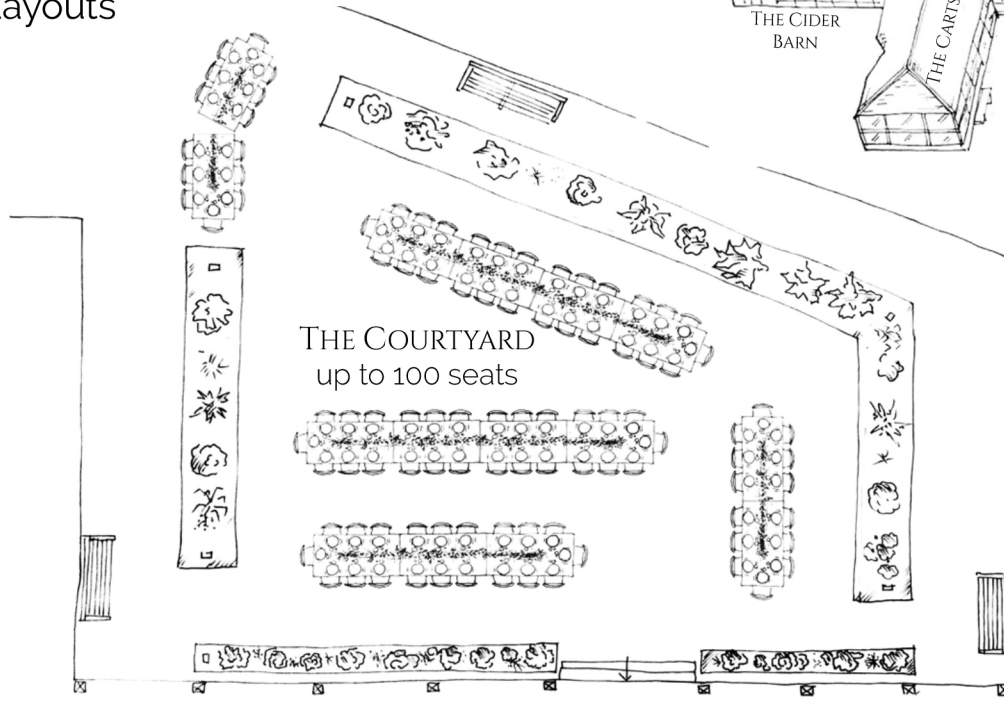

Trestle Table Layouts

THE STALLS

THE STALLS

Round Table Layouts

THE COURTYARD
up to 100 seats

THE STALLS

THE STALLS

THE GALLERY
up to 40 seats

THE BAY
up to 20 seats

THE THRESHING
BARN
up to 60 seats

THE CIDER BARN

THE CARTSHED
up to 30 seats