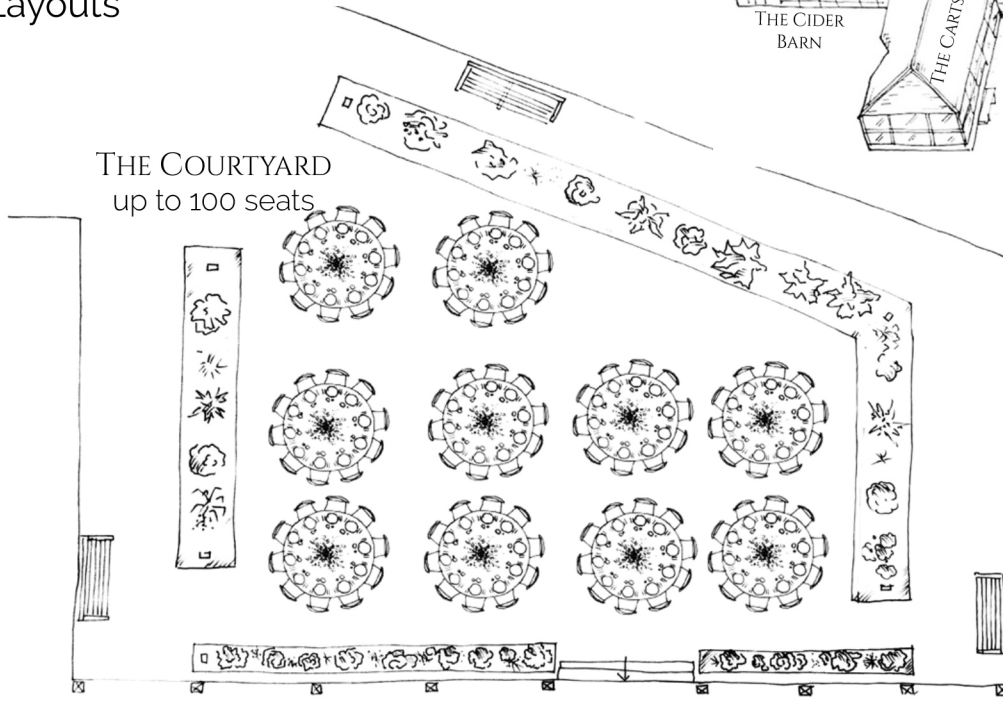

Trestle Table Layouts

THE STALLS

THE STALLS

Round Table Layouts

THE COURTYARD
up to 100 seats

THE STALLS

THE STALLS

THE GALLERY
up to 40 seats

THE BAY
up to 20 seats

THE THRESHING
BARN
up to 60 seats

THE CIDER BARN

THE CARTSHED
up to 30 seats