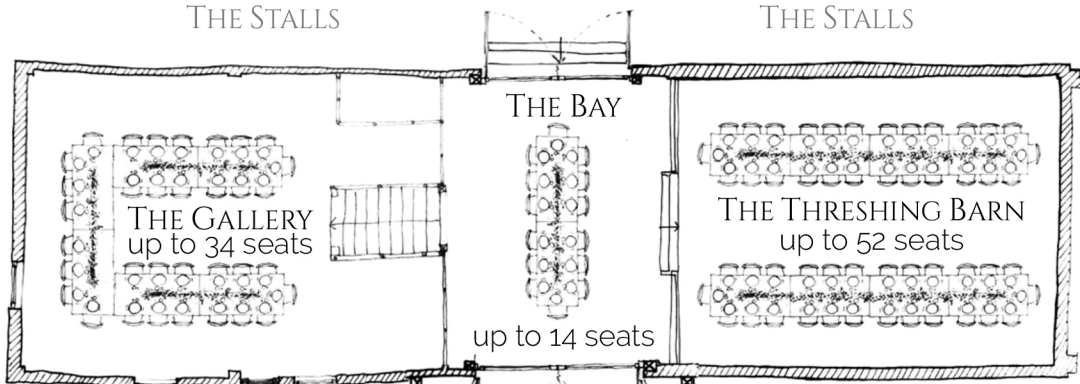

Trestle Table Layouts

THE STALLS

THE STALLS

Round Table Layouts

THE COURTYARD
up to 100 seats

THE STALLS

THE STALLS

THE GALLERY
up to 40 seats

THE BAY
up to 20 seats

THE THRESHING
BARN
up to 60 seats

THE CIDER BARN

THE CARTSHED
up to 30 seats