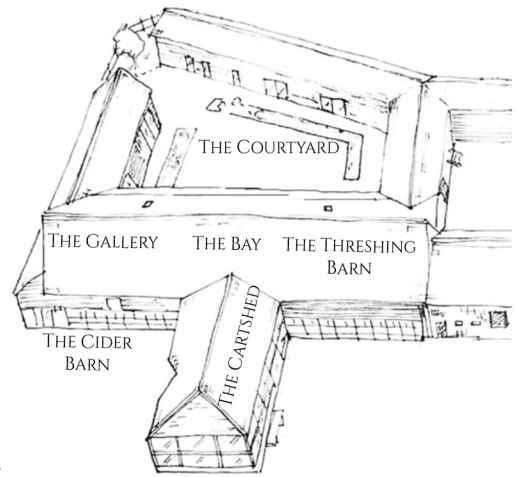

Trestle Table Layouts

THE STALLS

THE STALLS

Round Table Layouts

THE COURTYARD
up to 100 seats

THE STALLS

THE STALLS

THE GALLERY
up to 40 seats

THE BAY
up to 20 seats

THE THRESHING
BARN
up to 60 seats

THE CIDER BARN

THE CARTSHED
up to 30 seats