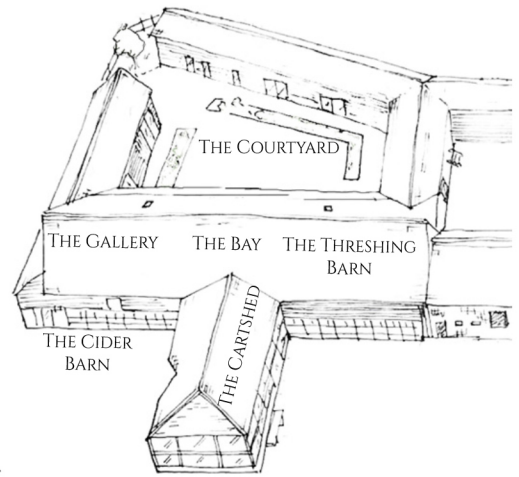

Trestle Table Layouts

THE STALLS

THE STALLS

Round Table Layouts

THE COURTYARD
up to 100 seats

THE STALLS

THE STALLS

THE GALLERY
up to 40 seats

THE BAY
up to 20 seats

THE THRESHING
BARN
up to 60 seats

THE CIDER BARN

THE CARTSHED
up to 30 seats