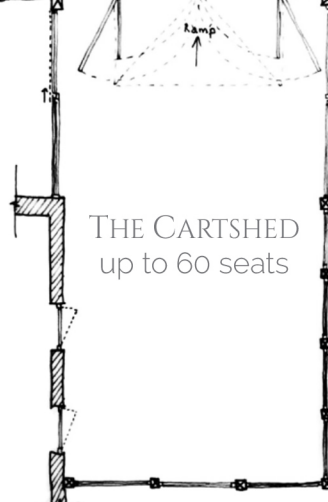

Ceremony Layouts

THE COURTYARD
up to 100 seats

THE STALLS

THE STALLS

THE GALLERY
up to 40 seats

THE BAY
up to 40 seats

THE THRESHING BARN
up to 70 seats

THE CIDER BARN

THE CARTSHED
up to 60 seats