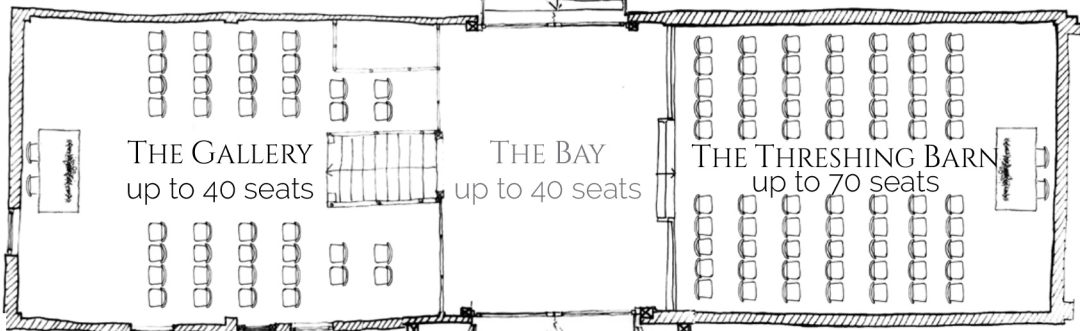

Ceremony Layouts

THE COURTYARD
up to 100 seats

THE STALLS

THE STALLS

THE GALLERY
up to 40 seats

THE BAY
up to 40 seats

THE THRESHING BARN
up to 70 seats

THE CIDER BARN

THE CARTSHED
up to 60 seats