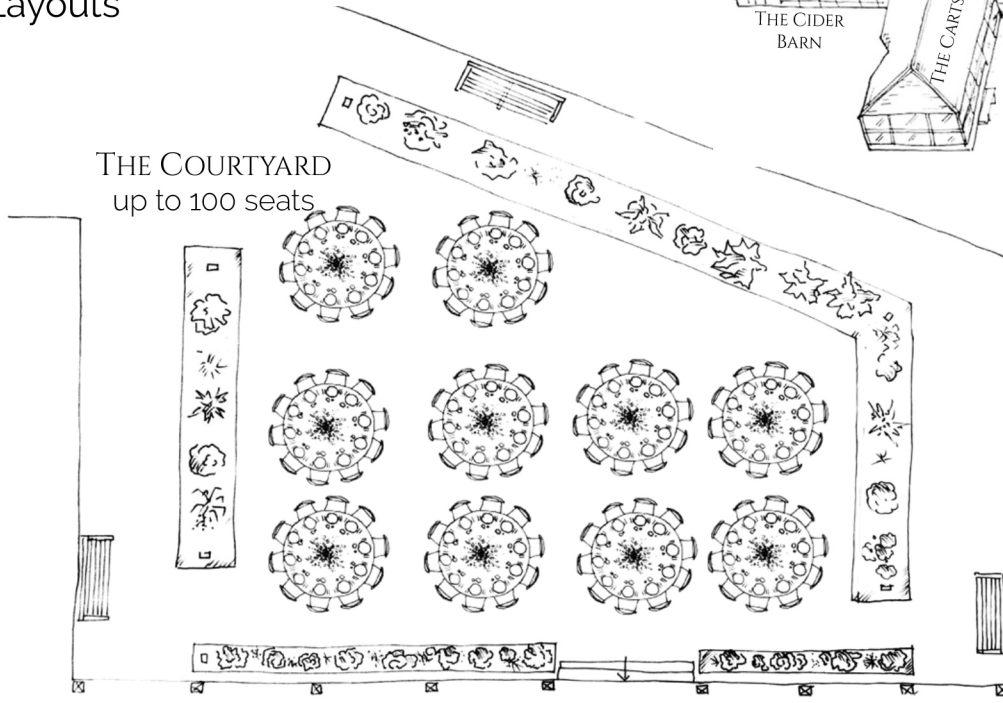

Trestle Table  
Layouts

THE STALLS

THE STALLS

# Round Table Layouts

THE COURTYARD  
up to 100 seats

THE STALLS

THE STALLS

THE GALLERY  
up to 40 seats

THE BAY  
up to 20 seats

THE THRESHING  
BARN  
up to 60 seats

THE CIDER BARN

THE CARTSHED  
up to 30 seats