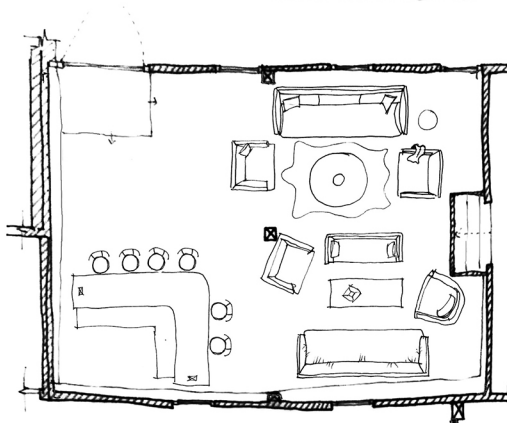

Trestle Table  
Layouts

THE STALLS

THE STALLS

# Round Table Layouts

THE COURTYARD  
up to 100 seats

THE STALLS

THE STALLS

THE GALLERY  
up to 40 seats

THE BAY  
up to 20 seats

THE THRESHING  
BARN  
up to 60 seats

THE CIDER BARN

THE CARTSHED  
up to 30 seats