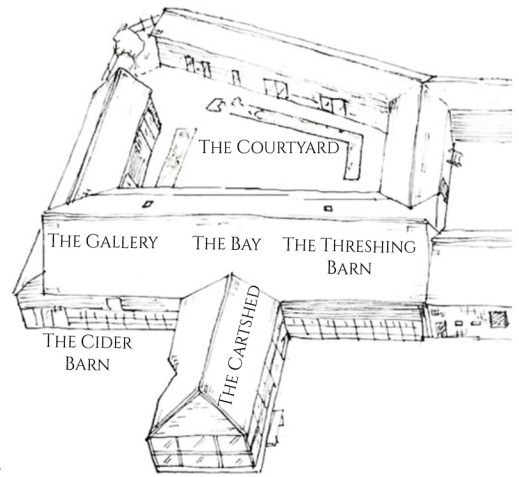

Trestle Table  
Layouts

THE STALLS

THE STALLS

# Round Table Layouts

THE COURTYARD  
up to 100 seats

THE STALLS

THE STALLS

THE GALLERY  
up to 40 seats

THE BAY  
up to 20 seats

THE THRESHING  
BARN  
up to 60 seats

THE CIDER BARN

THE CARTSHED  
up to 30 seats