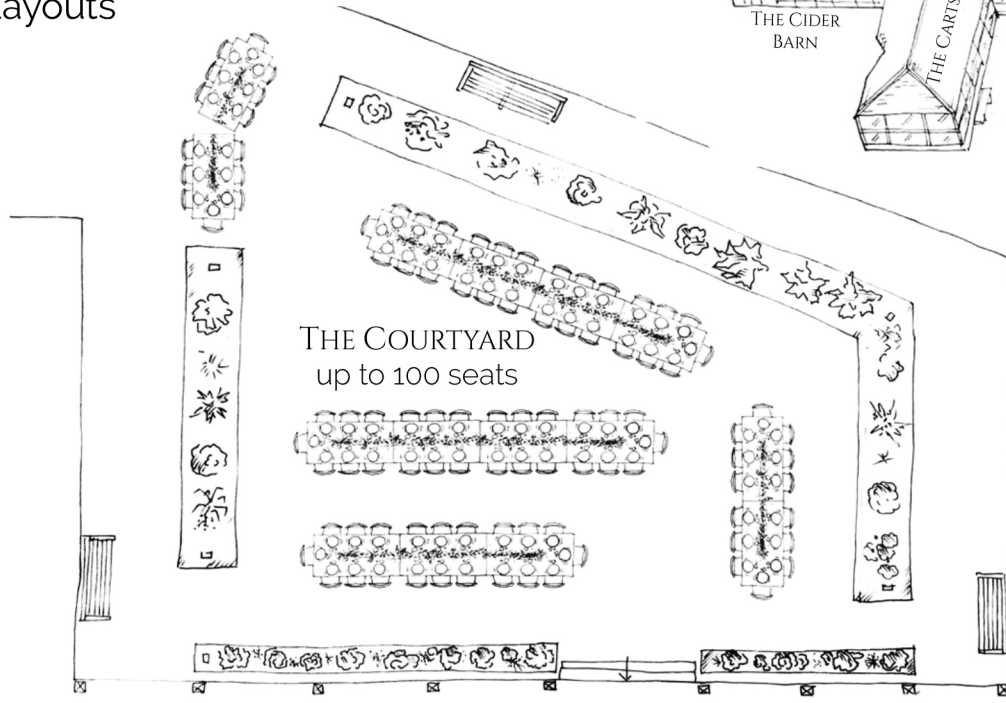

Trestle Table  
Layouts

THE STALLS

THE STALLS

# Round Table Layouts

THE COURTYARD  
up to 100 seats

THE STALLS

THE STALLS

THE GALLERY  
up to 40 seats

THE BAY  
up to 20 seats

THE THRESHING  
BARN  
up to 60 seats

THE CIDER BARN

THE CARTSHED  
up to 30 seats