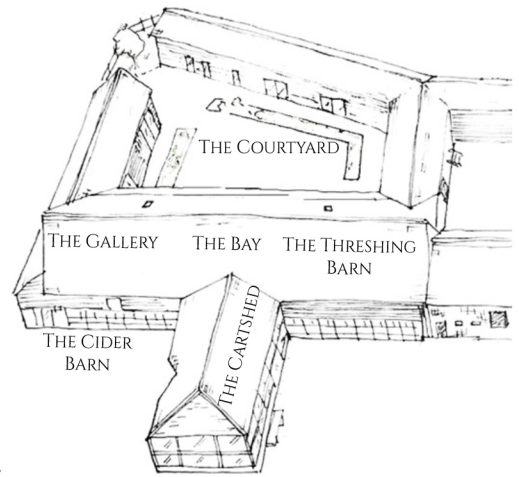

Trestle Table  
Layouts

THE STALLS

THE STALLS

# Round Table Layouts

THE COURTYARD  
up to 100 seats

THE STALLS

THE STALLS

THE GALLERY  
up to 40 seats

THE BAY  
up to 20 seats

THE THRESHING  
BARN  
up to 60 seats

THE CIDER BARN

THE CARTSHED  
up to 30 seats