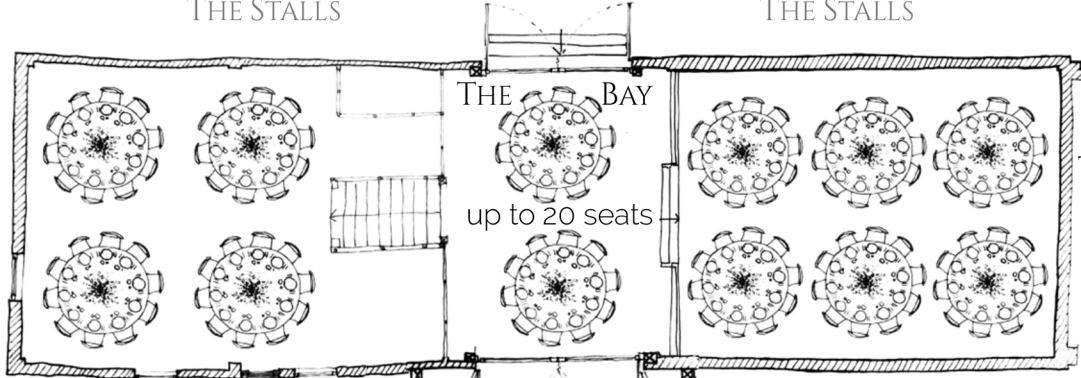

Trestle Table  
Layouts

THE STALLS

THE STALLS

# Round Table Layouts

THE COURTYARD  
up to 100 seats

THE STALLS

THE STALLS

THE GALLERY  
up to 40 seats

THE BAY  
up to 20 seats

THE THRESHING  
BARN  
up to 60 seats

THE CIDER BARN

THE CARTSHED  
up to 30 seats