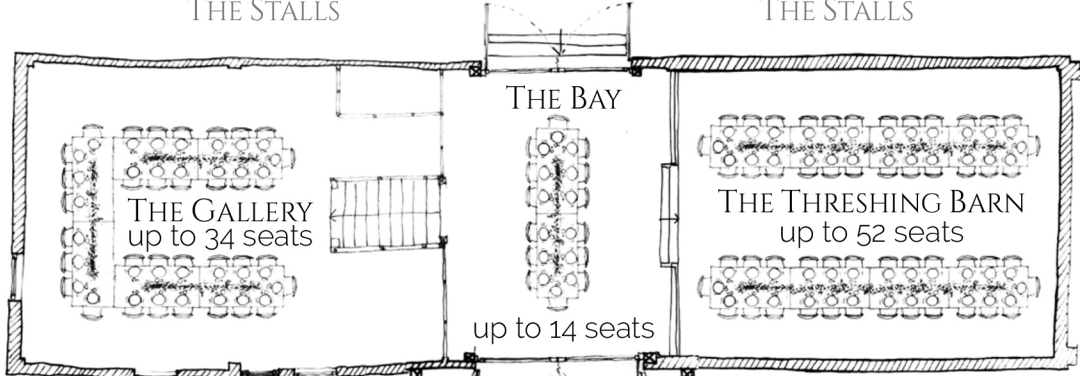

Trestle Table  
Layouts

THE STALLS

THE STALLS

# Round Table Layouts

THE COURTYARD  
up to 100 seats

THE STALLS

THE STALLS

THE GALLERY  
up to 40 seats

THE BAY  
up to 20 seats

THE THRESHING  
BARN  
up to 60 seats

THE CIDER BARN

THE CARTSHED  
up to 30 seats