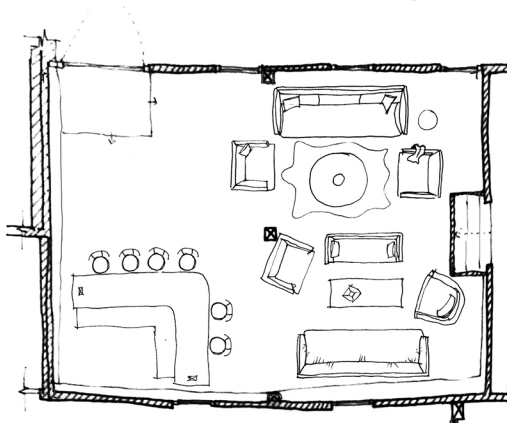

Trestle Table  
Layouts

THE STALLS

THE STALLS

# Round Table Layouts

THE COURTYARD  
up to 100 seats

THE STALLS

THE STALLS

THE GALLERY  
up to 40 seats

THE BAY  
up to 20 seats

THE THRESHING  
BARN  
up to 60 seats

THE CIDER BARN

THE CARTSHED  
up to 30 seats